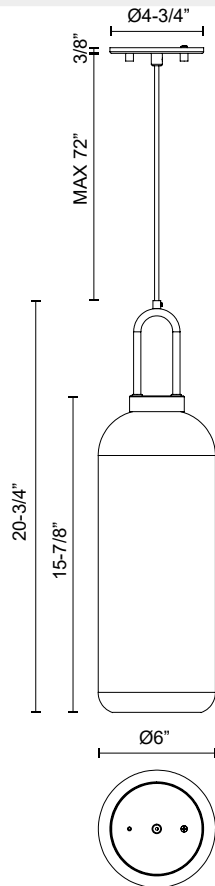

# alora mood

P. 1.855.855.8926

CANADA: 19054 28TH Avenue Surrey - BC V3Z 6M3

USA: 3035 E. Lone Mountain Rd - Las Vegas, NV, 89081

## SOJI PD401606

FIXTURE DIMENSIONS	D6" x H20-3/4"
LAMP TYPE	E26
MAX WATTAGE	60W
BULB QTY	1
BULBS INCLUDED	No
VOLTAGE	120V
GLASS DETAILS	Clear, Copper, Opal or Smoked Glass
MATERIAL	Glass; Steel;
WIRE LENGTH	72"
MINIMUM HANG HEIGHT	24"
SLOPED CEILING ADAPTABLE	Yes
LOCATION	Dry
CANOPY DIMENSIONS	D4-3/4" x H3/8"
PAINT FINISH	AG01; BN01; MB01;

[ D - Diameter, L - Length, W - Width, H - Height, E - Extension ]